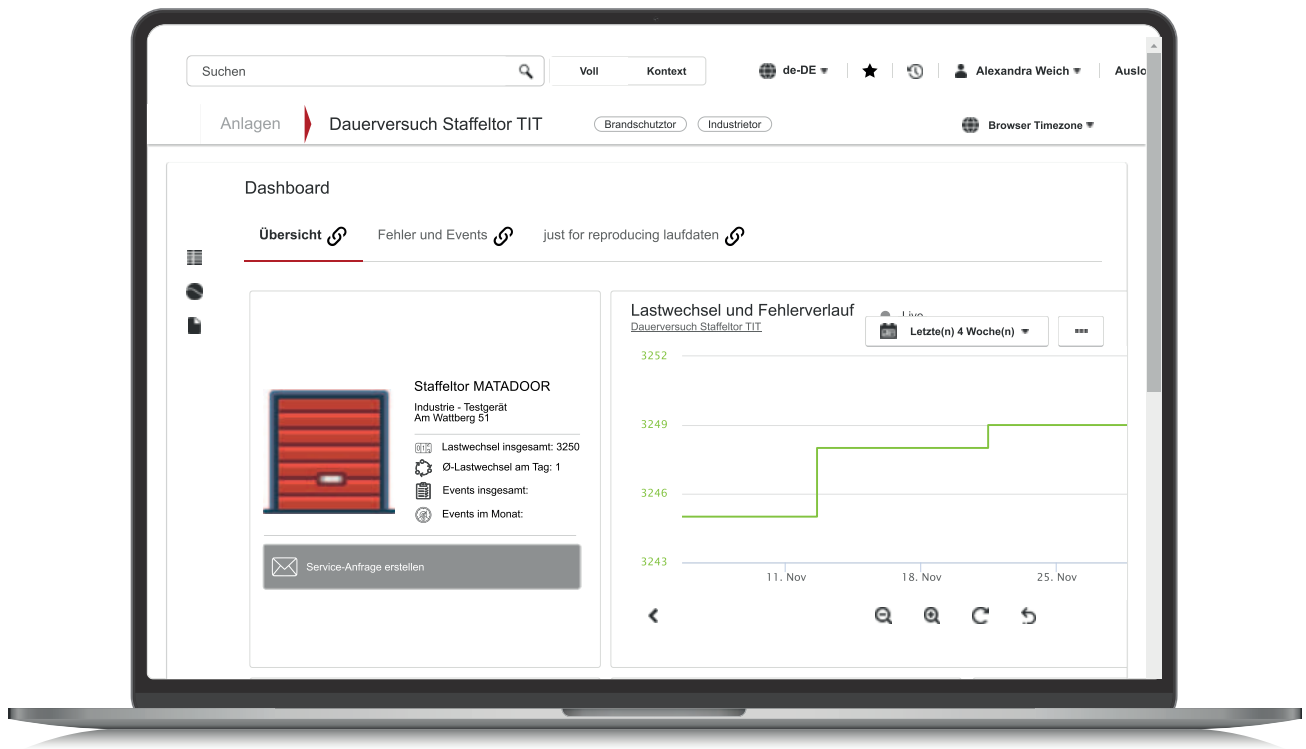

CONNECTING DOORS

JUNO IoT PORTAL

Service 4.0

JUNO: THE INTELLIGENT IOT PORTAL FOR YOUR DOOR SYSTEMS

Discover the **JUNO IoT Portal** – the smart solution for your door systems! The affordable IoT module and independent network technology give you easy access anytime, anywhere, without having to rely on local connections. **JUNO** offers predictive maintenance, reduces service costs and keeps your doors performing at their best. Thanks to the superlative network and data security provided by 3GP LTE technology, your systems have the very best protection against unauthorised access and attacks on network infrastructure. Benefit from the retrofit option for all door types and long-term maintenance planning for regular doors and fire extinguishers. **JUNO** – efficient, secure and universally available!

Smart Control Duo: Our IoT control systems for fire protection and industry

Experience our Smart Control Duo: The JBS 601/701 door control system offers maximum security and reliability when it comes to fire protection, while the JTS Connect+ door control system impresses in the industrial sector with innovative networking and efficiency. Both systems seamlessly integrate state-of-the-art technology to offer you maximum control and monitoring. Count on our expertise to make your door systems fit for the future – secure, efficient and always networked!

Quick guide: The Internet of Things (IoT)

The Internet of Things (IoT) connects devices to the internet so that they can collect and exchange data.

This makes it possible to automate and improve processes in areas such as industry, health and smart homes by using real time information to make them more efficient.